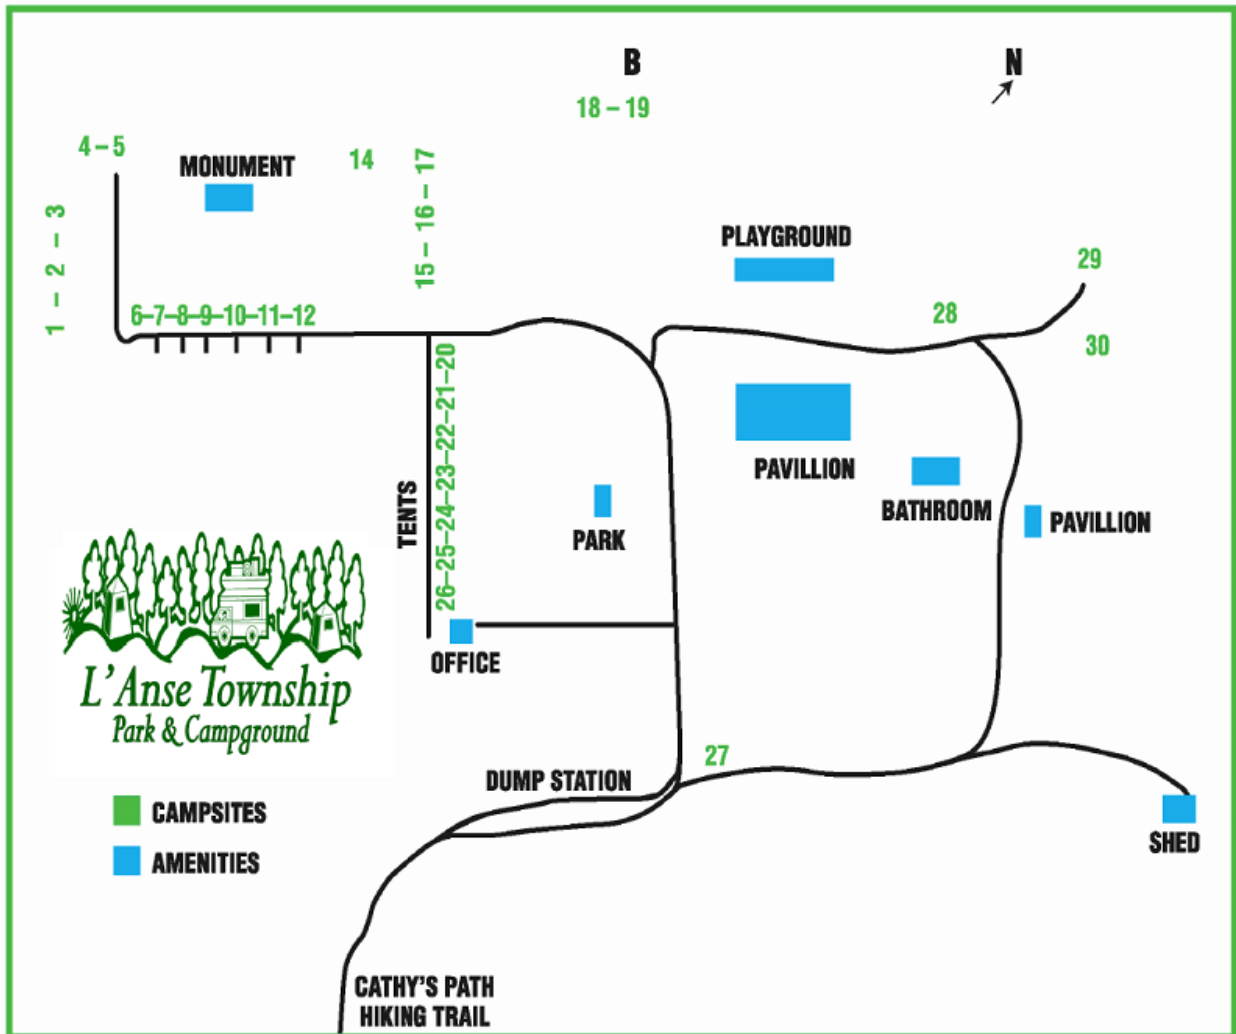

L'Anse Township Park & Campground

15829 Skanee Road

L'Anse, MI 49946

(906) 524-6985

Open: 8:00am – 6:00pm, M-F

Site Descriptions – Updated: May, 2021

SITE #	DIMENSIONS	AMPERAGE	NOTES
1	32'w x 28'd	30	Tent/Small RV suggested
2	28'w x 28'd	30	Tent/Small RV suggested
3	22'w x 18'd	30	Tent/Small RV suggested
4	26'w x 50'd	50	Lake view
5	26'w x 50'd	50	Lake view
6	18'w x 28'd	50	Lake view
7	28'w x 40'd	50	Lake view
8	30'w x 38'd	50	Lake view
9	30'w x 38'd	50	Lake view
10	30'w x 36'd	50	Lake view
11	30'w x 38'd	50	Lake view
12	30'w x 34'd	50	Lake view
14	24'w x 50'd	50	Lake view
15	20'w x 24'd	30	Tent/Small RV suggested
16	16'w x 20'd	30	Tent/Small RV suggested
17	20'w x 14'd	30	Tent/Small RV suggested
18	20'w x 40'd	30	---
19	20'w x 50'd	30	---
20	24'w x 24'd	30	Tent/Small RV suggested
21	24'w x 24'd	30	Tent/Small RV suggested – Sloping pad
22	24'w x 24'd	30	Tent/Small RV suggested – Sloping pad
23	N/A	30	Tent/Small RV suggested – Sloping pad
24	24'w x 26'd	30	Tent/Small RV suggested
25	22'w x 28'd	30	Tent/Small RV – Extension cord needed
26	28'w x 26'd	30	Tent/Small RV suggested
27	34'w x 38'd	30	---
28	30'w x 38'd	30	Extension cord needed
29	24'w x 30'd	30	---
30	30'w x 36'd	30	Extension cord needed