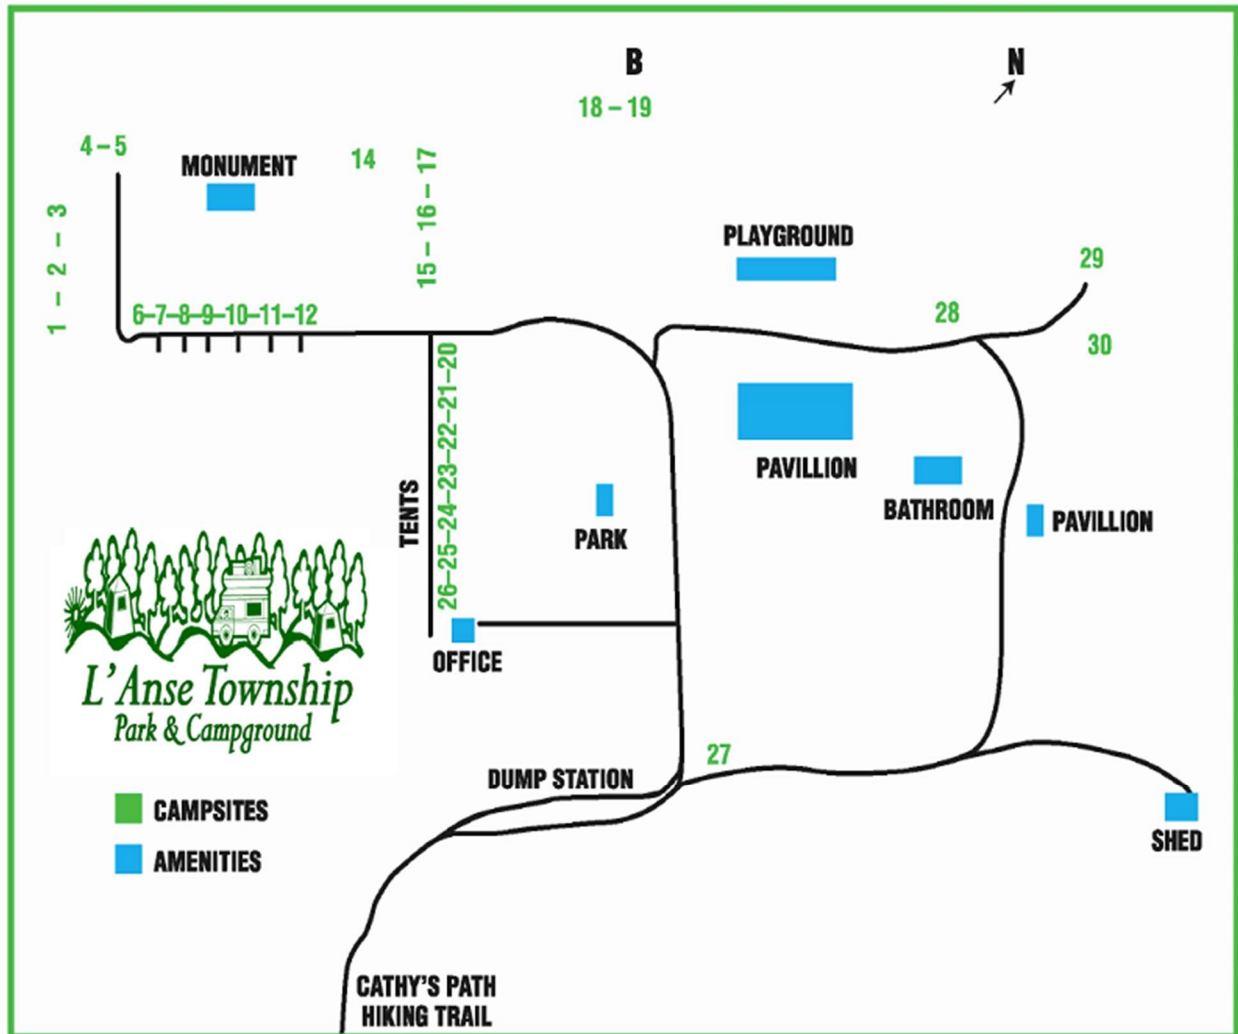

L'Anse Township Park & Campground

15829 Skanee Road

L'Anse, MI 49946

(906) 524-6985

Open: 7:00am – 5:00pm, daily

Site Descriptions – Updated: Dec, 2022

SITE #	DIMENSIONS	AMPERAGE	NOTES
1	32'w x 28'd	30	Tent/Small RV suggested
2	28'w x 28'd	30	Tent/Small RV suggested
3	22'w x 18'd	30	Tent/Small RV suggested
4	26'w x 50'd	50	Lake view
5	26'w x 50'd	50	Lake view
6	18'w x 28'd	50	Lake view
7	28'w x 40'd	50	Lake view
8	30'w x 38'd	50	Lake view
9	30'w x 38'd	50	Lake view
10	30'w x 36'd	50	Lake view
11	30'w x 38'd	50	Lake view
12	30'w x 34'd	50	Lake view
14	24'w x 50'd	50	Lake view
15	20'w x 24'd	30	Tent/Small RV suggested
16	16'w x 20'd	30	Tent/Small RV suggested
17	20'w x 14'd	30	Tent/Small RV suggested
18	20'w x 40'd	50	---
19	20'w x 50'd	50	---
20	24'w x 24'd	30	Tent/Small RV suggested
21	24'w x 24'd	30	Tent/Small RV suggested – Sloping pad
22	24'w x 24'd	30	Tent/Small RV suggested – Sloping pad
23	N/A	30	Tent/Small RV suggested – Sloping pad
24	24'w x 26'd	30	Tent/Small RV suggested
25	22'w x 28'd	30	Tent/Small RV – Extension cord needed
26	28'w x 26'd	30	Tent/Small RV suggested
27	34'w x 38'd	30	---
28	30'w x 38'd	30	Extension cord needed
29	24'w x 30'd	30	---
30	30'w x 36'd	30	Extension cord needed