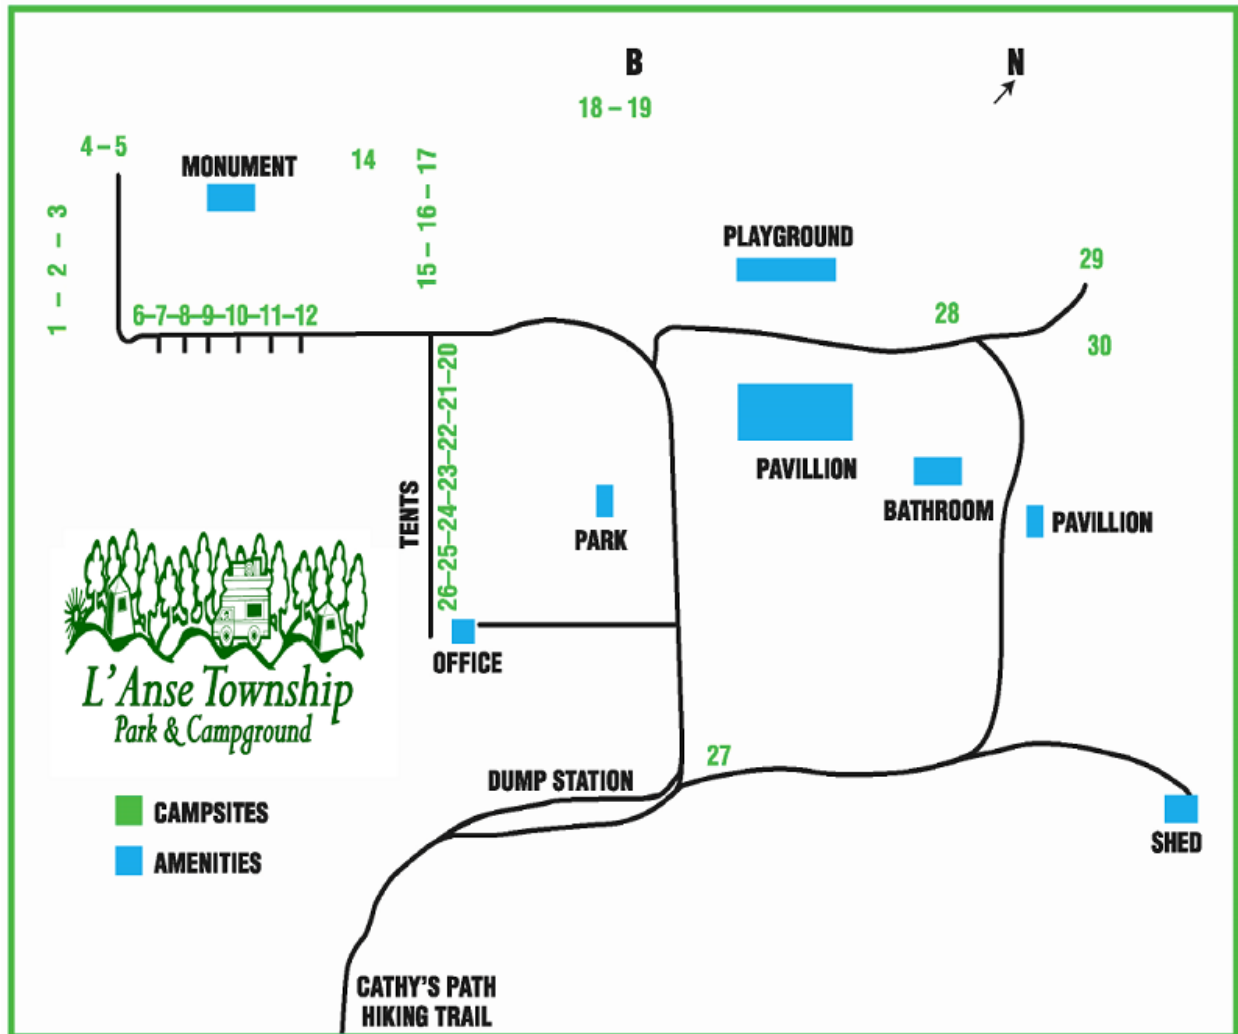

# L'Anse Township Park & Campground

15829 Skanee Road

L'Anse, MI 49946

(906) 524-6985

Open: 7:00am – 5:00pm, daily

Site Descriptions – Updated: May, 2024

SITE #	DIMENSIONS	AMPERAGE	NOTES
1	32'w x 28'd	30	Tent/Small RV suggested
2	28'w x 28'd	30	Tent/Small RV suggested
3	22'w x 18'd	30	Tent/Small RV suggested
4	26'w x 50'd	50	Lake view
5	26'w x 50'd	50	Lake view
6	18'w x 28'd	50	Lake view
7	28'w x 40'd	50	Lake view
8	30'w x 38'd	50	Lake view
9	30'w x 38'd	50	Lake view
10	30'w x 36'd	50	Lake view
11	30'w x 38'd	50	Lake view
12	30'w x 34'd	50	Lake view
14	24'w x 50'd	50	Lake view
15	20'w x 24'd	30	Tent/Small RV suggested
16	16'w x 20'd	30	Tent/Small RV suggested
17	20'w x 14'd	30	Tent/Small RV suggested
18	20'w x 40'd	50	---
19	20'w x 50'd	50	---
20	24'w x 24'd	30	Tent/Small RV suggested
21	24'w x 24'd	30	Tent/Small RV suggested – Sloping pad
22	24'w x 24'd	30	Tent/Small RV suggested – Sloping pad
23	N/A	30	Tent/Small RV suggested – Sloping pad
24	24'w x 26'd	30	Tent/Small RV suggested
25	22'w x 28'd	30	Tent/Small RV – Extension cord needed
26	28'w x 26'd	30	Tent/Small RV suggested
27	34'w x 38'd	50	---
28	30'w x 38'd	50	Extension cord needed
29	24'w x 30'd	50	---
30	30'w x 36'd	30	Extension cord needed